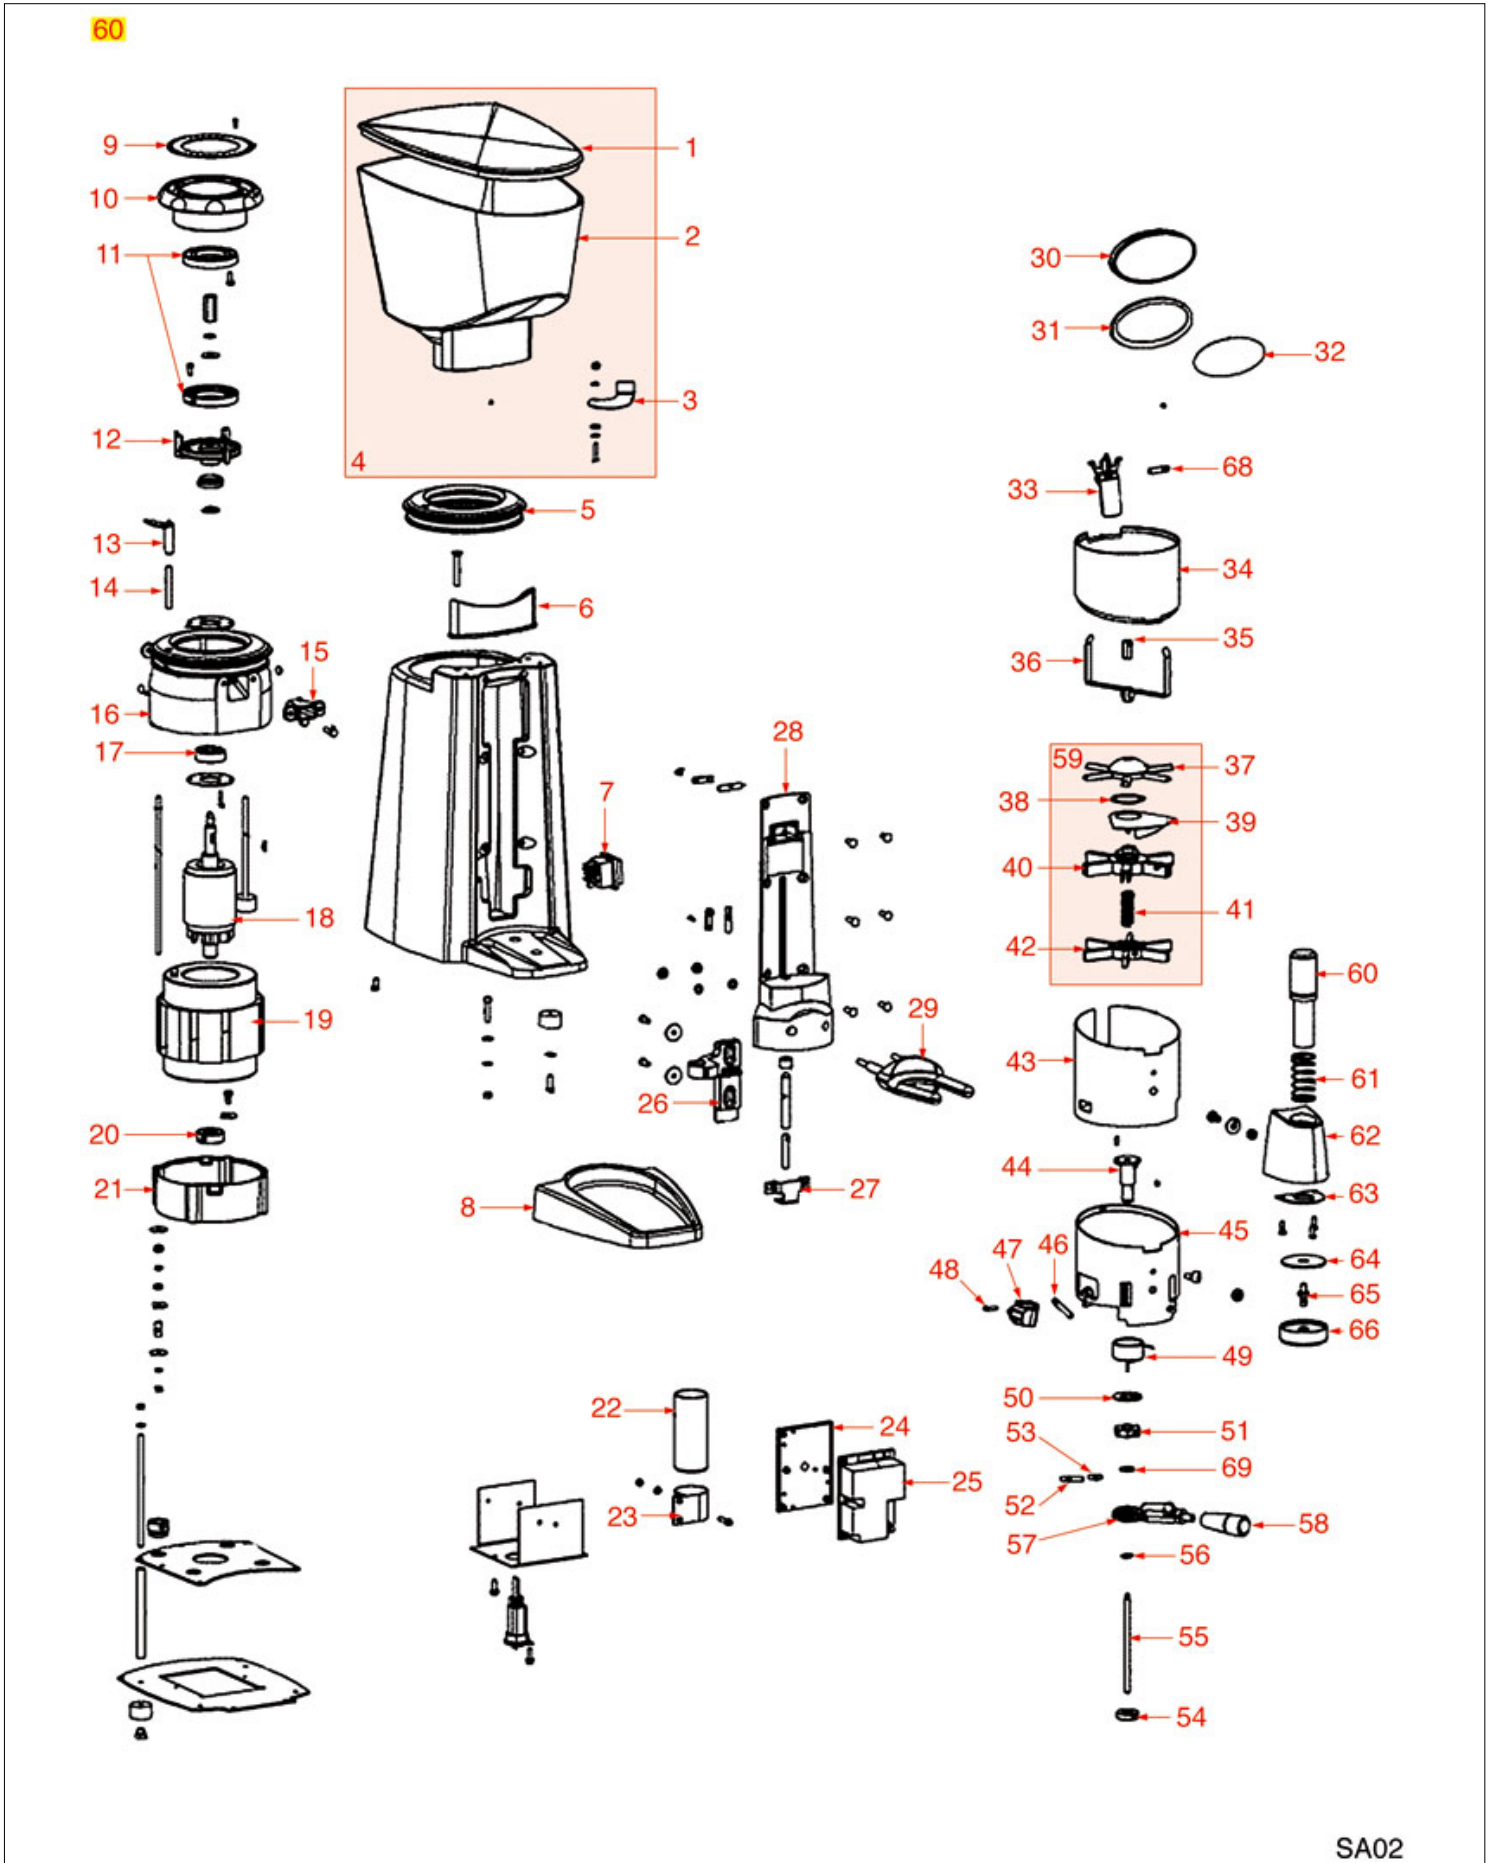

COFFEE GRINDER 60

SANTOS

Position	LF code no.	Description
3	1252164	COFFEE HOPPER CLOSING SHEET
4	1080039	COFFEE HOPPER
7	3319088	ORANGE BIPOLAR SWITCH 250V 16A
11	1251081	GRINDING BURRS SANTOS (PAIR) LEFT
12	1252186	GRINDING BURRS BOTTOM HOLDER
13	1252166	LOCKING PIN
14	1250103	PIN SPRING
29	1162001	FILTER HOLDER FORK
51	1252168	PAWL FOR COFFE GRINDER
59	1343206	STARS ASSEMBLY