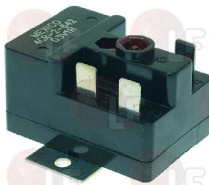

1252179 PAWL FOR COFFEE GRINDER/DOSER

SANTOS 40772

Pins

1252166 LOCKING PIN

SANTOS 60311

1252188 LOCKING PIN

SANTOS 06310

1252169 STOP LEVER

SANTOS 55311

Relays

1252174 RELAY STARTER

SANTOS 40606

Rotary switches

1057007 SELECTOR SWITCH 0-3 POSITIONS 16A 600V

D-shaped pin 6x5 mm - 16A 250V
for Grinder-dispenser (SANTOS) 6

SANTOS 06612