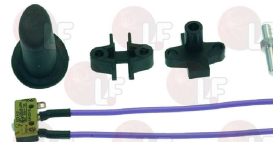

SANTOS 00001

SANTOS 00001B

SANTOS 06205

SANTOS 06205+06302

SANTOS 06302

SANTOS 40205

SANTOS 43222

SANTOS 55205

SANTOS 60205

Grinding burr holders

1252186 GRINDING BURRS BOTTOM HOLDER
for Grinder-dispenser (SANTOS) 60

SANTOS 60301

Levers

1225019 DOSER LEVER
for Grinder-dispenser (SANTOS) 6

SANTOS 06718

Microswitches

3240407 MECHANICAL MICROSWITCH KIT 16A 250V
3 locking positions
the kit includes 5 levers:
lever 75 mm - lever 27 mm - lever 15 mm
lever 15 mm with wheels - lever 27 mm with wheels

SANTOS

1240038 MICROSWITCH KIT 0.1A 125V
for Coffee grinder (SANTOS) 55