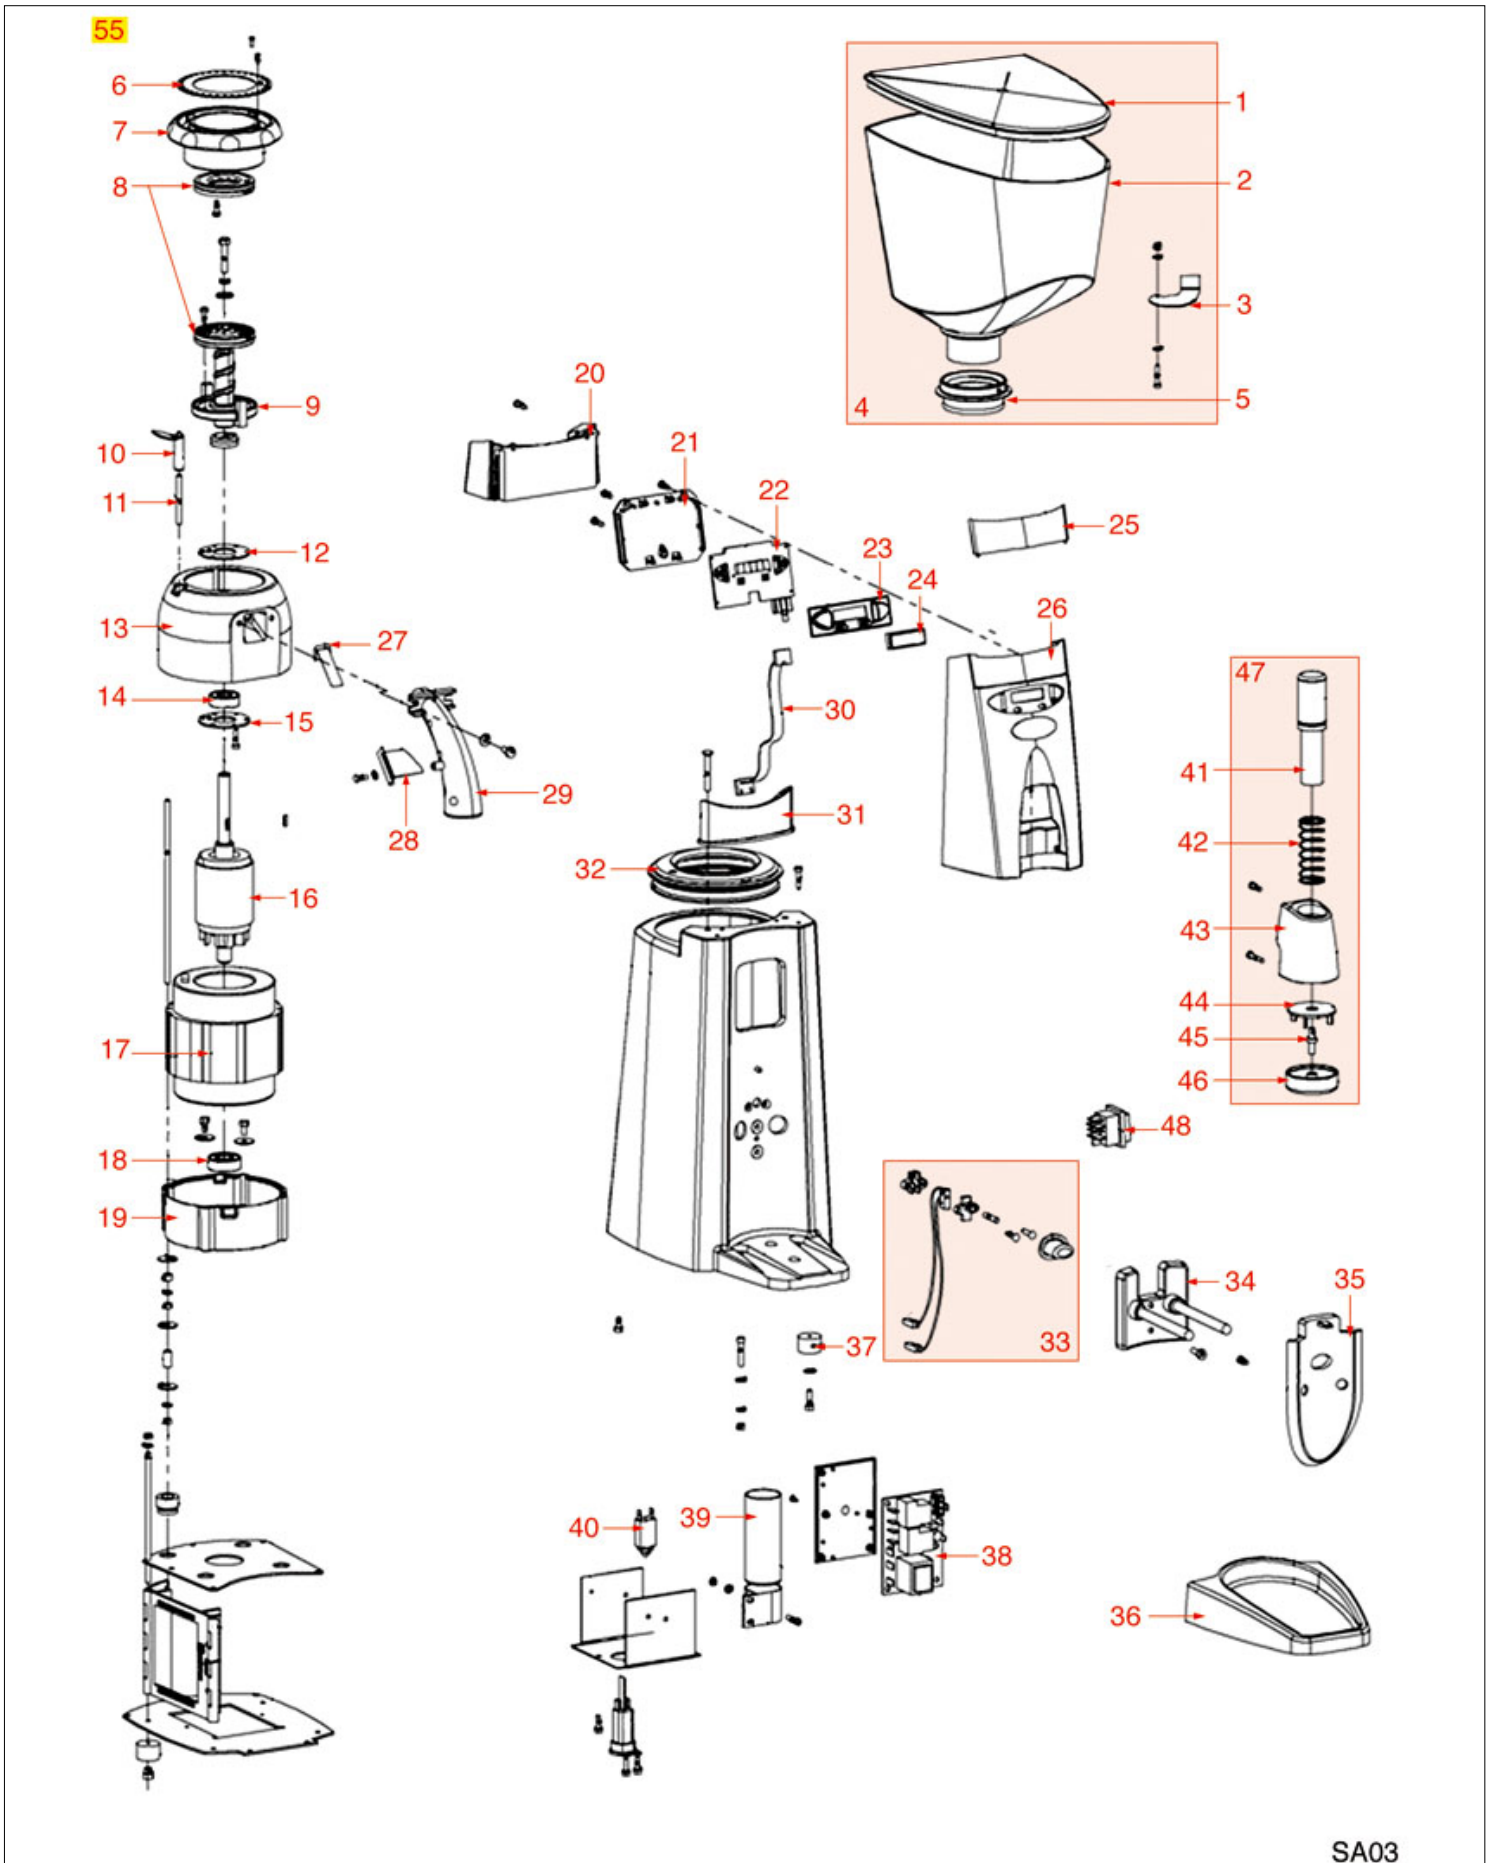

COFFEE GRINDER 55

SANTOS

Position	LF code no.	Description
3	1252182	COFFEE HOPPER CLOSING SHEET
4	1080040	COFFEE HOPPER
5	1252187	COFFEE CONTAINER SOCKET UNION
8	1251081	GRINDING BURRS SANTOS (PAIR) LEFT
10	1252169	STOP LEVER
11	1252165	SPRING FOR SHAFT
23	1319199	PUSH-BUTTON CONTROL PANEL
29	1252170	COFFEE OUTLET PIPE
33	1240038	MICROSWITCH KIT 0.1A 125V
34	1162002	FILTER HOLDER FORK