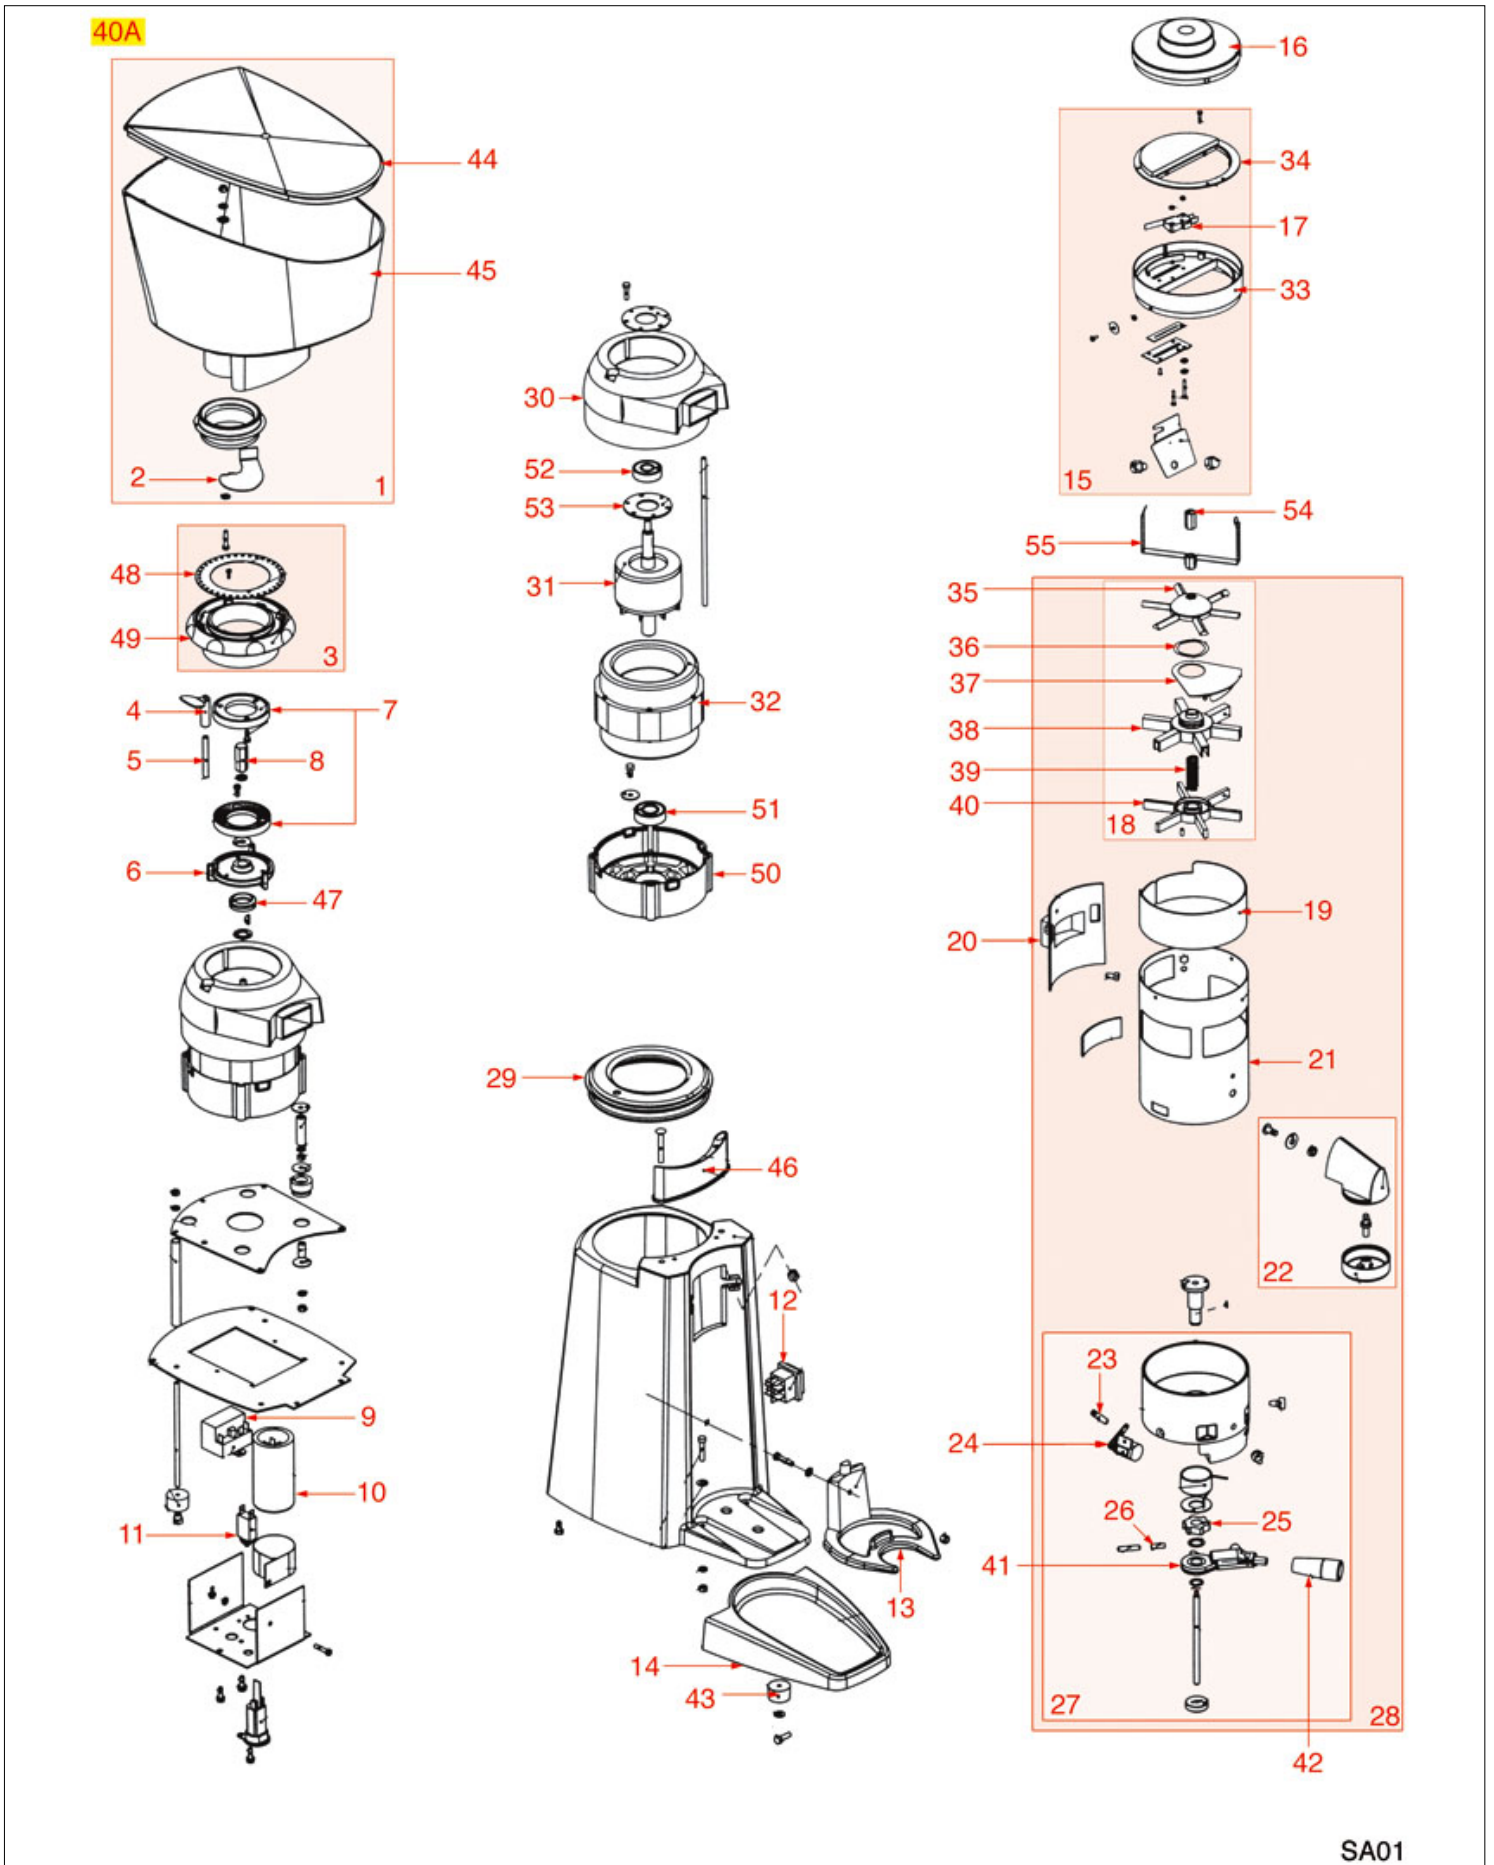

COFFEE GRINDER 40A

SANTOS

Position	LF code no.	Description
1	1080551	COMPLETE COFFEE HOPPER
7	1251081	GRINDING BURRS SANTOS (PAIR) LEFT
9	1252174	RELAY STARTER
11	1240001	MICROSWITCH 3A 240V
12	3319035	ORANGE BIPOLAR SWITCH 16A 250V
14	1252173	COFFEE COLLECTION TRAY
16	1252352	DOSER LID
17	1240002	MICROSWITCH 16A 250V
18	1343206	STARS ASSEMBLY
19	1252353	DOSER CYLINDER
20	1186970	GASKET FOR COFFEE OUTLET OPENING
21	1252178	DOSER CYLINDER
23	1250852	STROKE COUNTER SPRING
25	1252179	PAWL FOR COFFEE GRINDER/DOSER
26	1250851	PIN SPRING
27	1252180	COMPLETE DISPENSER BASE