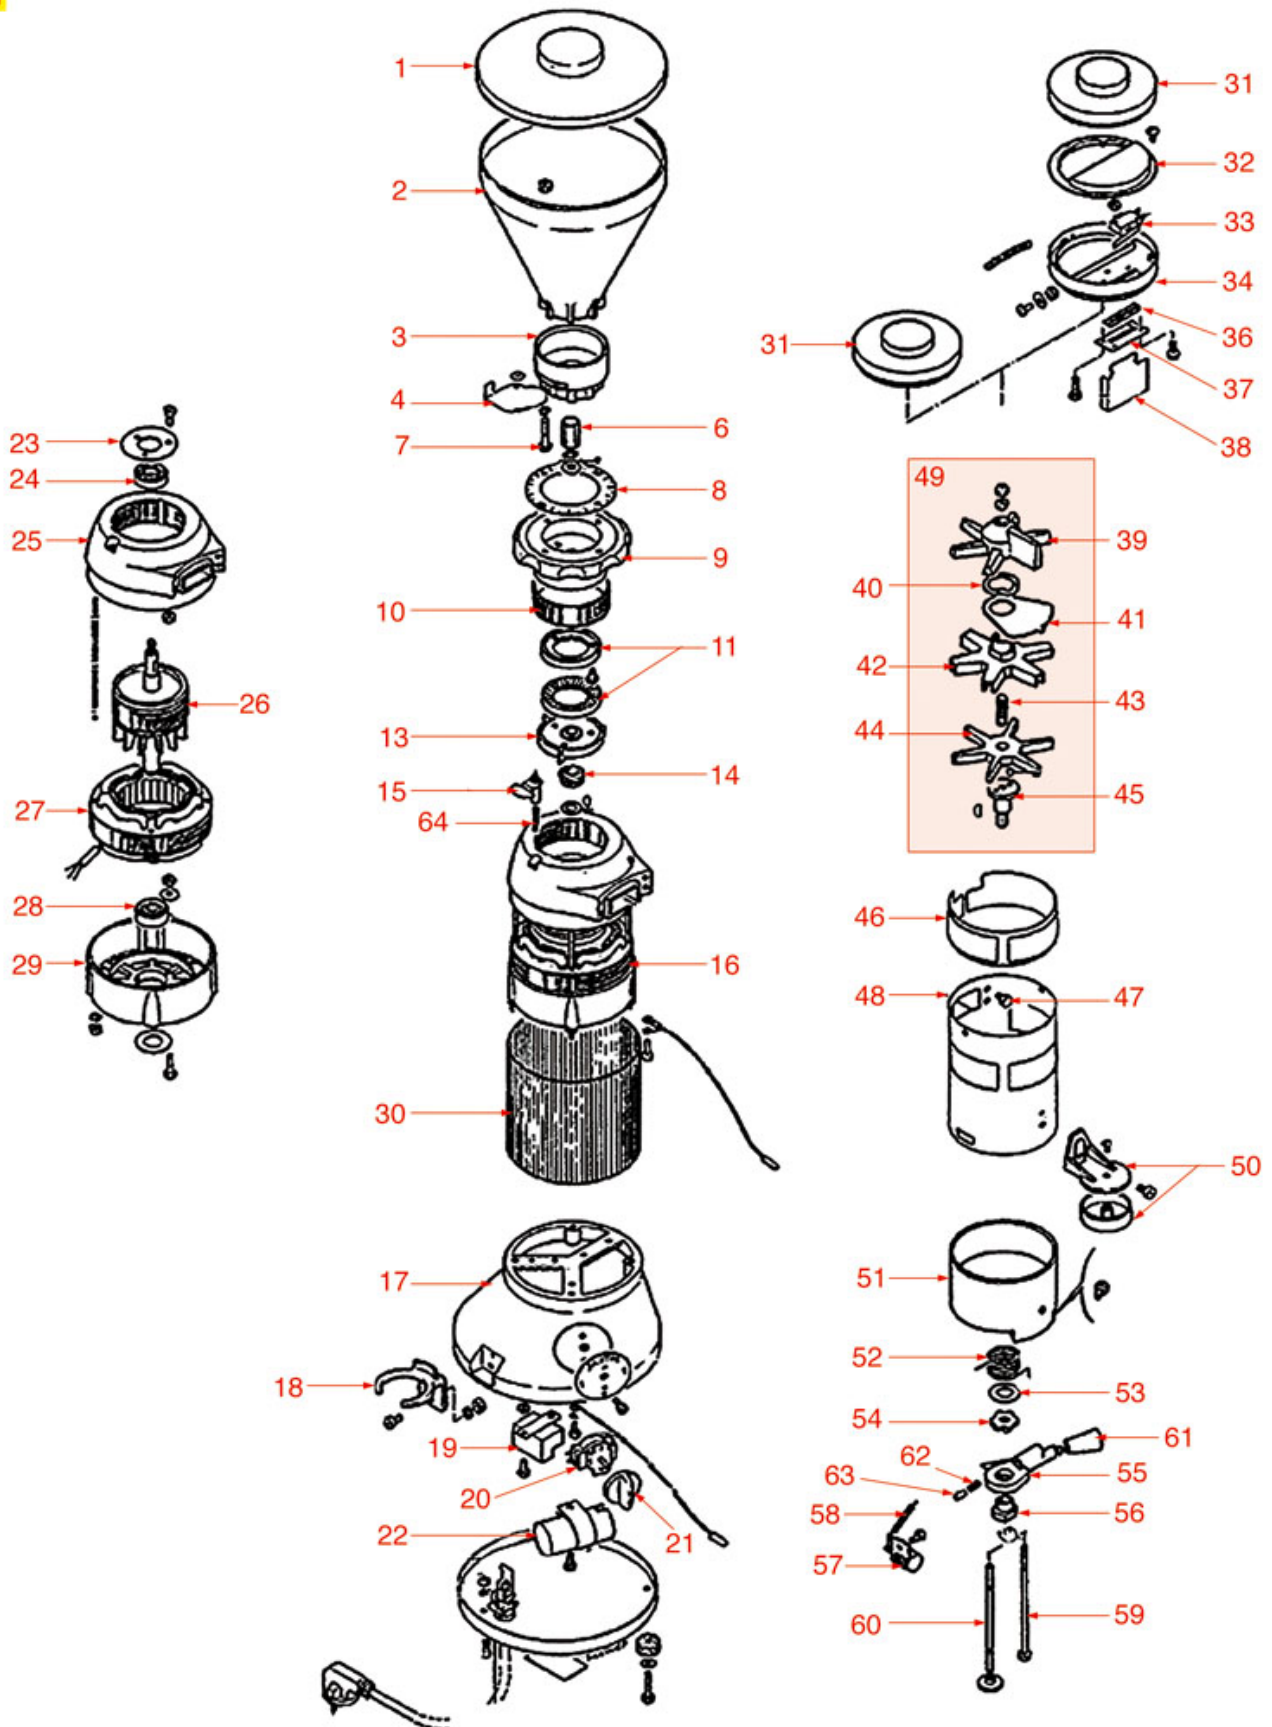

COFFEE GRINDER 6

6

SANTOS

Position	LF code no.	Description
1	1252163	COFFEE HOPPER LID
2	1080038	COFFEE HOPPER
3	1252184	COFFEE HOPPER FILLER
4	1252183	COFFEE HOPPER CLOSING SHEET
11	1251081	GRINDING BURRS SANTOS (PAIR) LEFT
15	1252188	LOCKING PIN
20	1057007	SELECTOR SWITCH 0-3 POSITIONS 16A 600V
31	1252167	DOSER LID
49	1343018	STAR ASSEMBLY
52	1250105	DOSER LEVER RETURN SPRING
54	1252185	PAWL FOR COFFEE GRINDER
55	1225019	DOSER LEVER